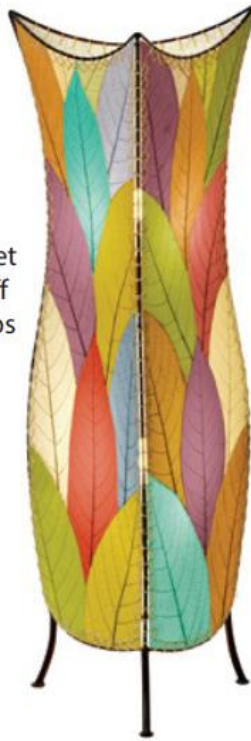

Large Floor Lamp

13 x 13 x 36 in.

- Fossilized cocoa leaf shade
- Three sides
- Set on three black metal feet
- Foot switch to power on/off
- Uses two A19 medium bulbs

568 l m

568 l n

Delivery to Green Springs $365

Please add $45 for delivery to your home.